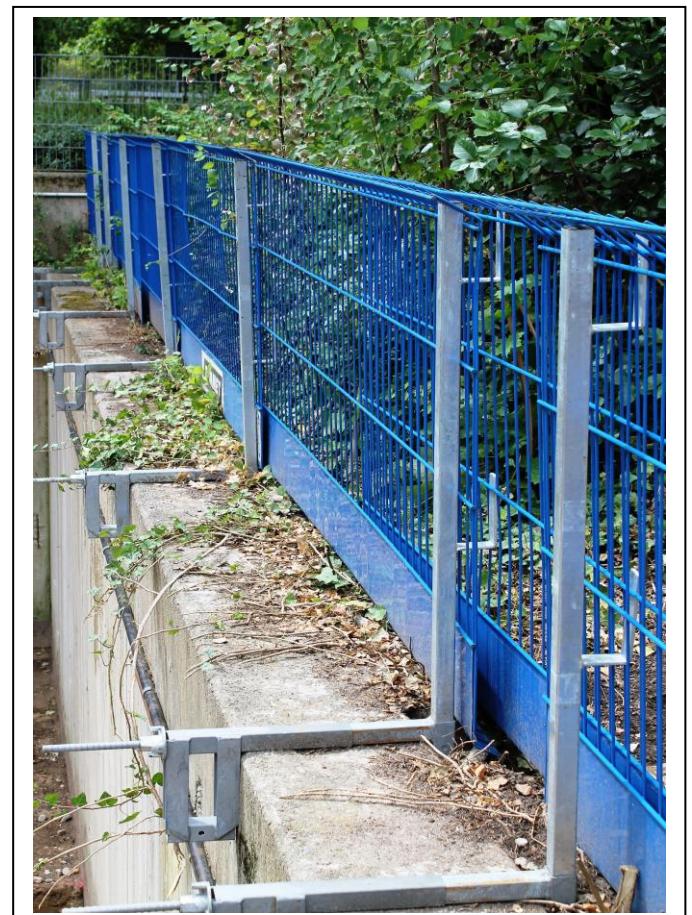

 1360x840x970mm

EasyStairs Euro Box

De EasyStairs Euro Box is een veilig transport middel voor materialen.

 6010003

 70kg

 Gelakt/Geschilderd

 1240x840x970mm

A large version of the EasyStairs logo on a dark grey background. It consists of a yellow square icon with a white staircase pattern, followed by the word "Easy" in white and "Stairs" in yellow, both in a bold, sans-serif font. Below "Stairs" is the tagline "NEXT LEVEL SAFETY" in white, all-caps, sans-serif font.