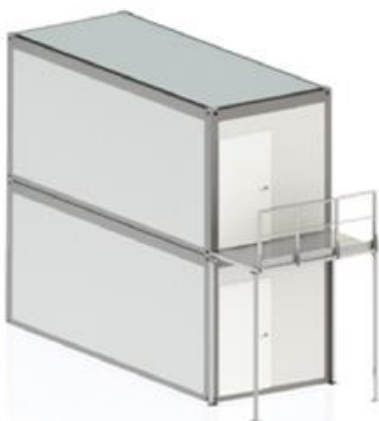

Standaard opstellingen

variant S5.1

variant S5.1A

variant S5.3

variants S5.4, S5.4A, S5.6

variant S5.5

variant S5.9

Aluminium containertrap 2kN/m²